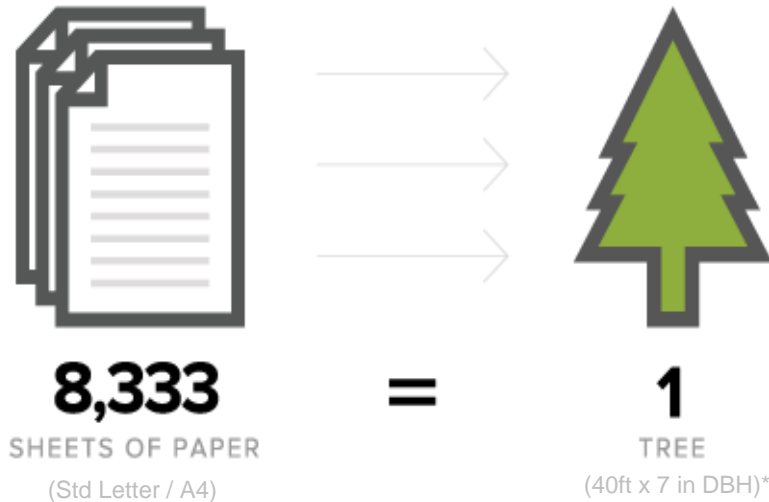

CALCULATE PAPER FOOTPRINT

We reverse calculate paper consumption to determine forest impact and... *we make it actionable.*

Coalition of 100+ Organizations

*Tom Soder, *Recycled Papers* by Claudia Thompson (MIT Press)