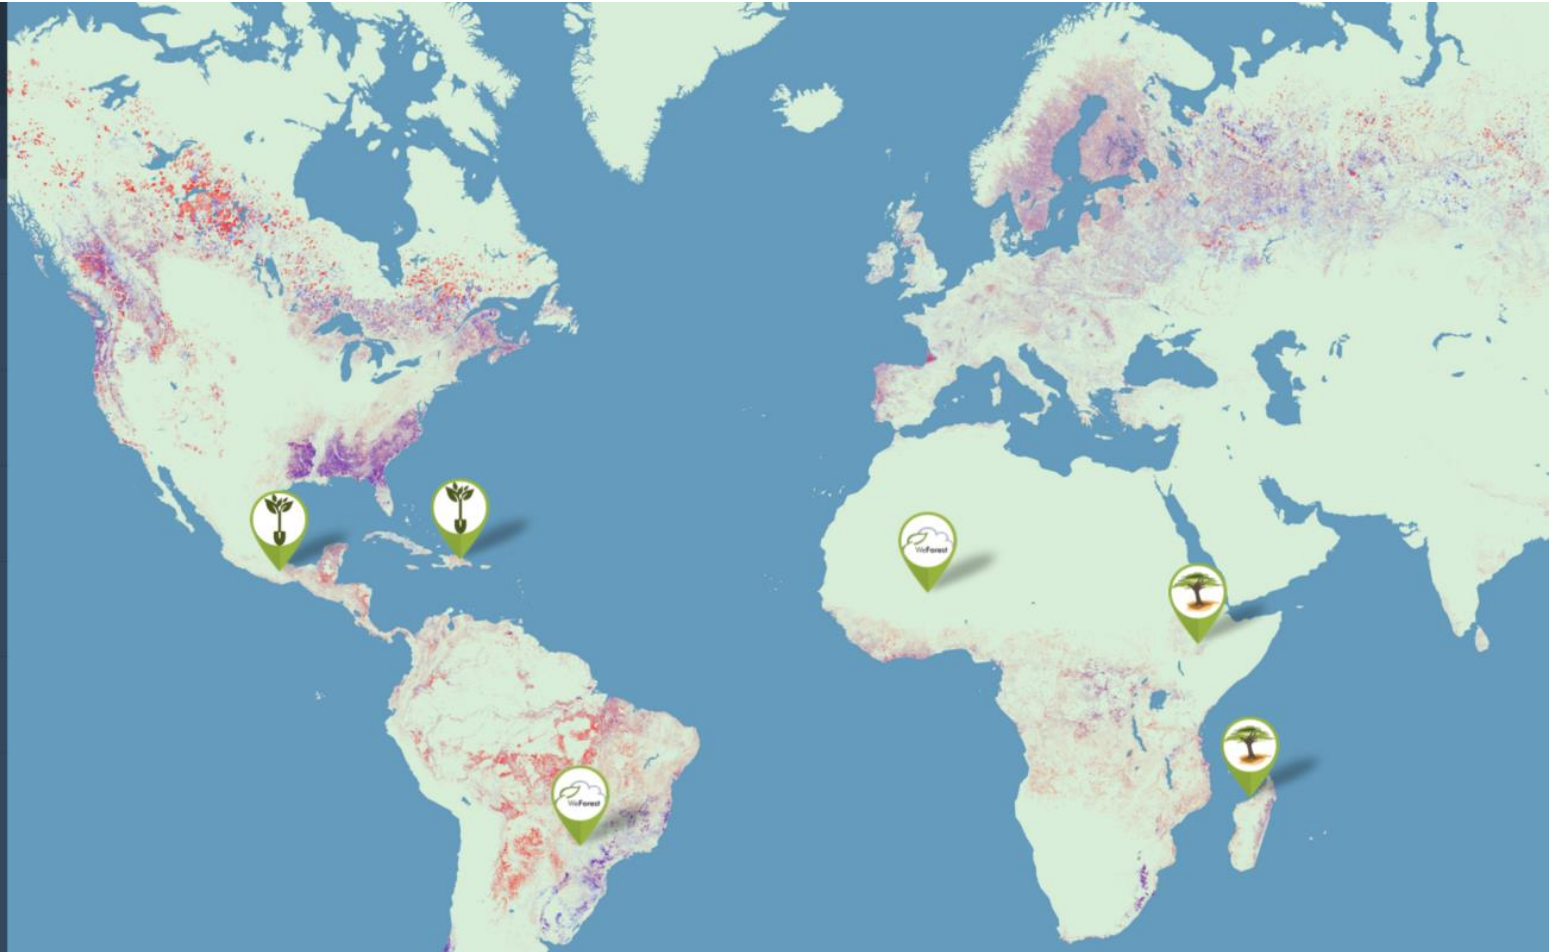

GLOBAL REFORESTATION PROJECTS

WORLD
RESOURCES
INSTITUTE

GLOBAL
FOREST
WATCH

Customers decide where to certifiably reforest their consumption across our network of projects, integrated with WRI's Global Forest Watch platform.

Reforestation Projects

Our network of global reforestation projects

- Forest gain (12-year cumulative)
- Forest loss (annual)

Brazil
WeForest

Burkina Faso
WeForest

Dominican Republic
Plant With Purpose

Ethiopia
Eden Projects

Madagascar
Eden Projects

Mexico
Plant With Purpose

About this map